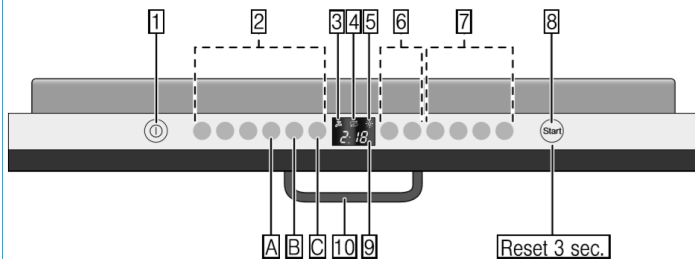

OESTERDAM • DISHWASHER • BOSCH

Control panel

- | | |
|--|--------------------|
| 1. On/Off | 6. Time indicator |
| 2. Program button | 7. Extra functions |
| 3. Indicator light
"check water supply" | 8. START button |
| 4. Salt refill indicator
light* | 9. Display |
| 5. Rinse Aid refill
indicator light* | 10. Door handle |

*You can ignore the 'Rinse agent indicator' and/or 'Water softener indicator' when they are on. Your detergent/dishwasher tablets already contain water softener (salt) and rinse.

- | | |
|-----------------------|-------------------------------------|
| 20. Interior lighting | 27. Filter assembly |
| 21. Upper rack | 28. Cutlery basket |
| 22. Foldable flaps | 29. Lower rack |
| 23. Drip tray | 30. Rinse Aid dispenser |
| 24. Upper spray arm | 31. Detergent dispenser |
| 25. Lower spray arm | 32. Lock for detergent
dispenser |
| 26. Salt reservoir | 33. Rating plate |