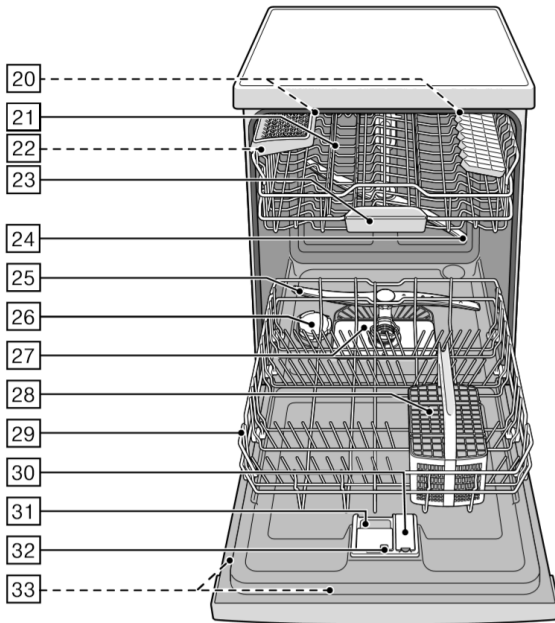

OESTERDAM • DISHWASHER • BOSCH

Control panel

- | | |
|--|--------------------|
| 1. On/Off | 6. Time indicator |
| 2. Program button | 7. Extra functions |
| 3. Indicator light
"check water supply" | 8. START button |
| 4. Salt refill indicator
light* | 9. Display |
| 5. Rinse Aid refill
indicator light* | 10. Door handle |

*You can ignore the 'Rinse agent indicator' and/or 'Water softener indicator' when they are on. Your detergent/dishwasher tablets already contain water softener (salt) and rinse.

- | | |
|-----------------------|-------------------------------------|
| 20. Interior lighting | 27. Filter assembly |
| 21. Upper rack | 28. Cutlery basket |
| 22. Foldable flaps | 29. Lower rack |
| 23. Drip tray | 30. Rinse Aid dispenser |
| 24. Upper spray arm | 31. Detergent dispenser |
| 25. Lower spray arm | 32. Lock for detergent
dispenser |
| 26. Salt reservoir | 33. Rating plate |